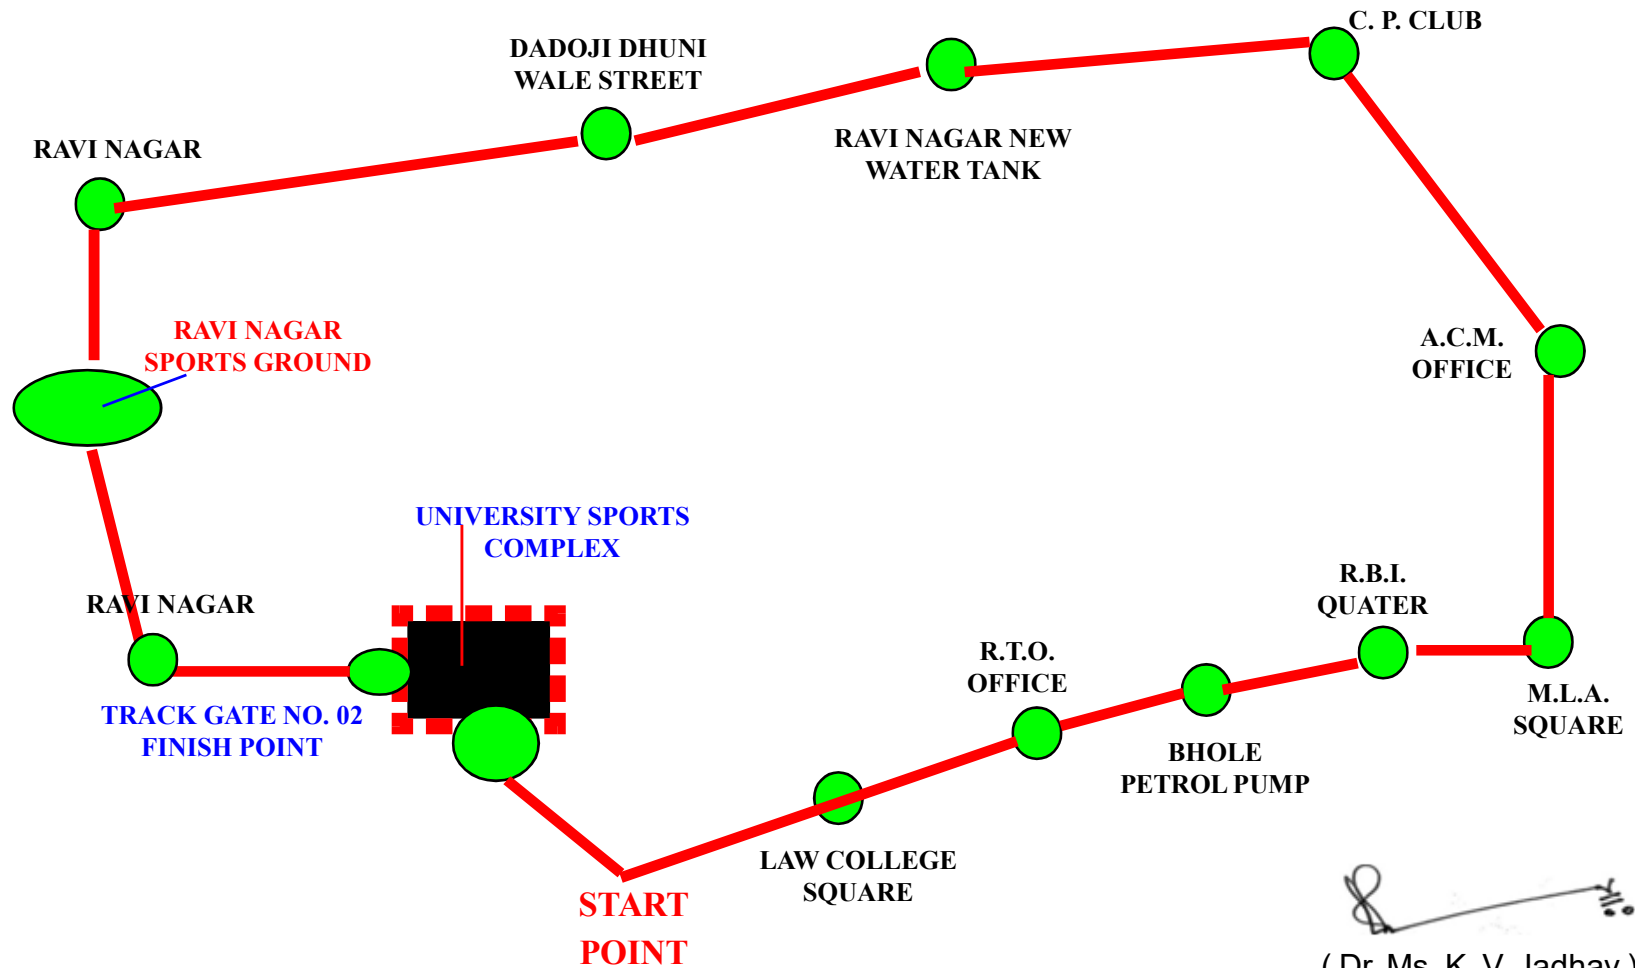

ANNUAL INTER COLLEGIATE CROSS COUNTRY RACE FOR MEN & WOMEN 2017-18

ROUTE :- 12.5 KM FOR MEN SECTION

ANNUAL INTER COLLEGIATE CROSS COUNTRY RACE FOR MEN & WOMEN 2017-18

ROUTE :- 5 KM FOR WOMEN SECTION

(Dr. Ms. K. V. Jadhav)
OFF. DIRECTOR
Physical Education