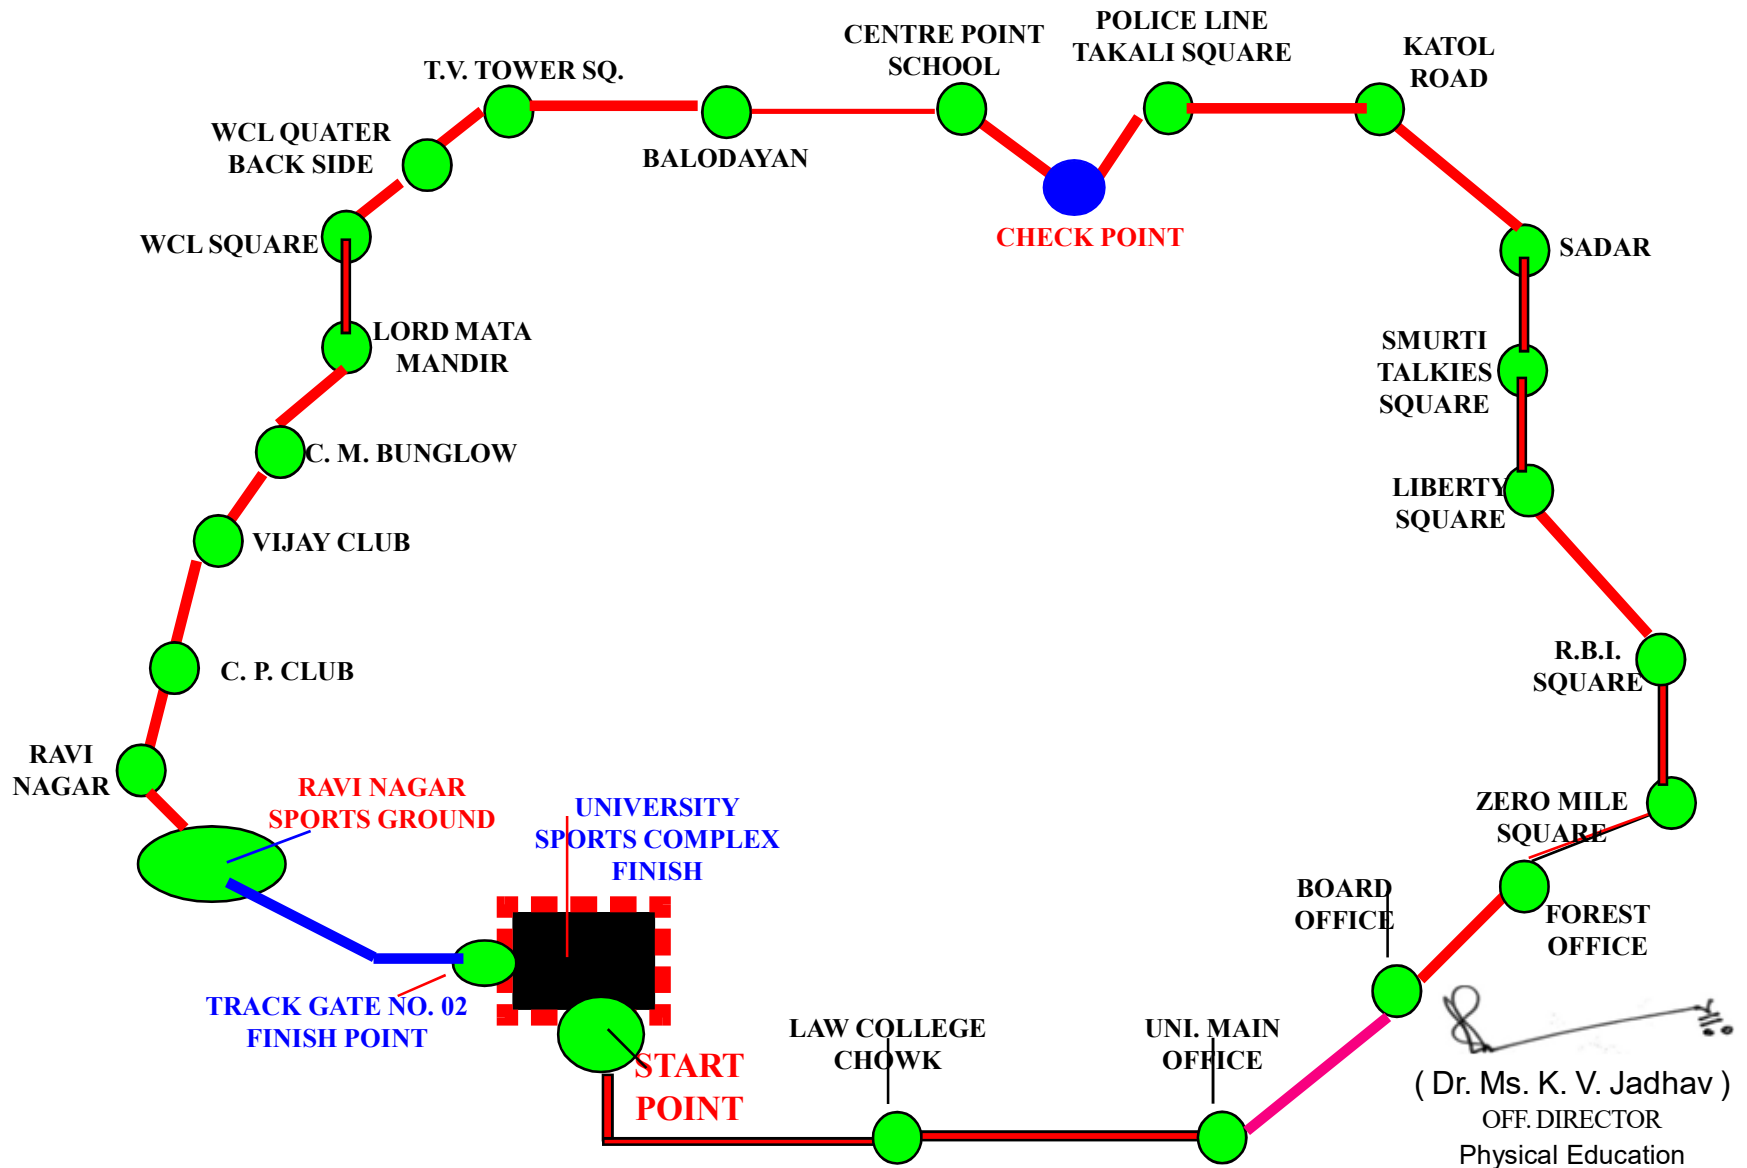

ANNUAL INTER COLLEGIATE CROSS COUNTRY RACE FOR MEN & WOMEN 2017-18

ROUTE :- 12.5 KM FOR MEN SECTION

ANNUAL INTER COLLEGIATE CROSS COUNTRY RACE FOR MEN & WOMEN 2017-18

ROUTE :- 5 KM FOR WOMEN SECTION

(Dr. Ms. K. V. Jadhav)
OFF. DIRECTOR
Physical Education